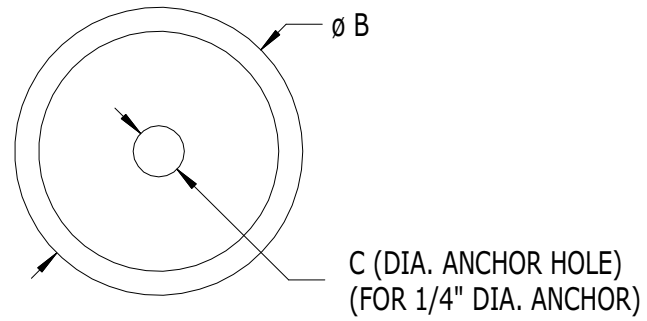

SCALE: 1/1

#400 - INTERNAL END BRACKET

LABEL	A	B	C
DIMENSION	7/8"	1-1/2"	17/64"