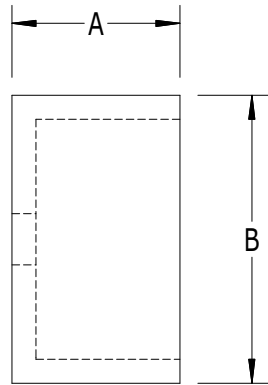

SCALE: 1/1

#400 - INTERNAL END BRACKET

LABEL	A	B	C
DIMENSION	7/8"	1-1/2"	17/64"